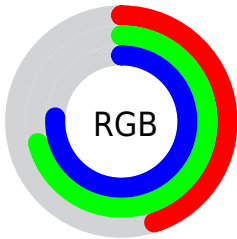

Distribution

- Red (45%)
- Green (71%)
- Blue (76%)