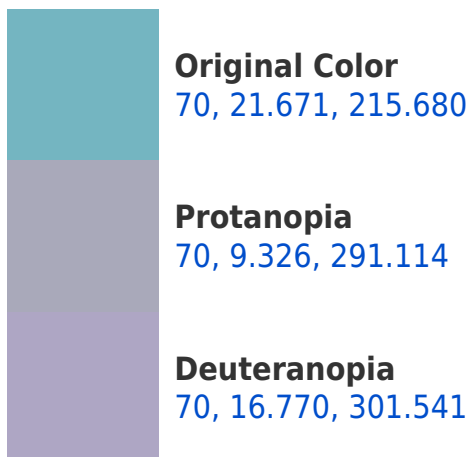

## White Background

This preview shows how the CIELCh color 70, 21.671, 215.680 looks on a white background.

## Background

This preview shows how black text looks on a background with the CIELCh color 70, 21.671, 215.680.

This preview shows how white text looks on a background with the CIELCh color 70, 21.671, 215.680.

## Dichromacy

**Tritanopia**  
70, 21.614, 218.878

# Trichromacy

**Original Color**  
70, 21.671, 215.680

**Protanomaly**  
70, 11.703, 247.771

**Deuteranomaly**  
70, 14.028, 263.574

**Tritanomaly**  
70, 21.507, 217.405