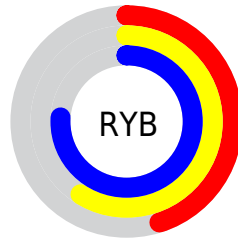

- Red (45%)
- Yellow (59%)
- Blue (76%)