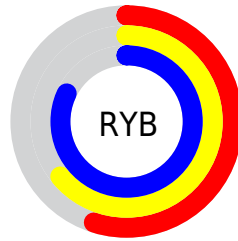

- Red (55%)
- Yellow (64%)
- Blue (82%)