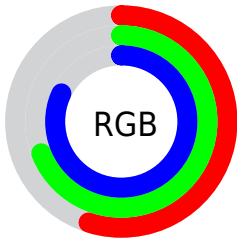

Distribution

- Red (55%)
- Green (69%)
- Blue (82%)