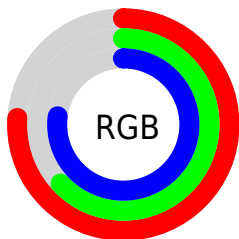

Distribution

- Red (76%)
- Green (63%)
- Blue (77%)