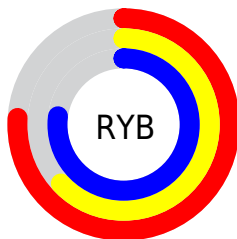

- Red (76%)
- Yellow (63%)
- Blue (77%)