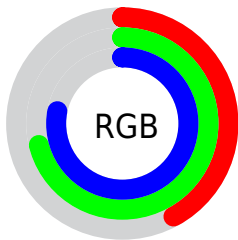

Distribution

- Red (42%)
- Green (71%)
- Blue (78%)