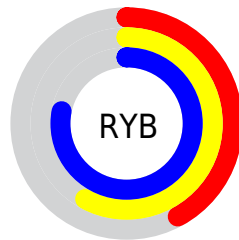

- Red (42%)
- Yellow (58%)
- Blue (78%)