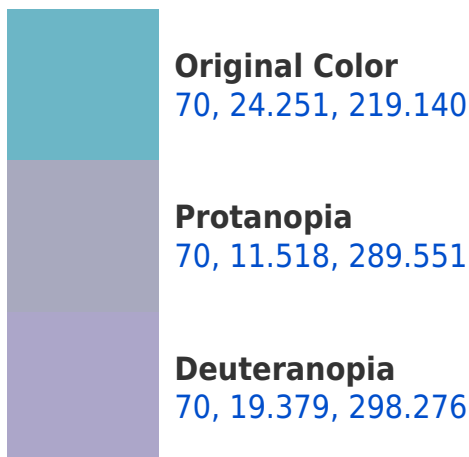

# Black Background

This preview shows how the CIELCh color 70, 24.251, 219.140 looks on a black background.

## Background

This preview shows how black text looks on a background with the CIELCh color 70, 24.251, 219.140.

This preview shows how white text looks on a background with the CIELCh color 70, 24.251, 219.140.

## Dichromacy

**Tritanopia**  
70, 24.150, 217.818

# Trichromacy

**Original Color**  
70, 24.251, 219.140

**Protanomaly**  
70, 13.918, 247.599

**Deuteranomaly**  
70, 16.968, 264.431

**Tritanomaly**  
70, 24.150, 217.818