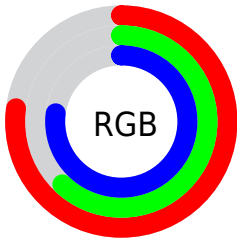

Distribution

Red (77%)

Green (62%)

Blue (77%)