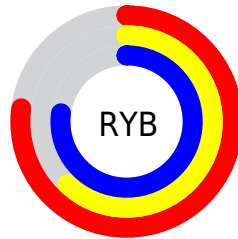

A 20% lighter version of the original color is  $90, 25.078, 325.300$ , and  $50, 25.144, 325.767$  is the 20% darker color. If you saturate the color by 10%, you get  $65, 37.943, 326.019$ , and if you desaturate by 10%, it is  $75, 11.991, 324.927$ .

# Distribution

Red (77%)

Green (62%)

Blue (77%)

Red (77%)

Yellow (62%)

Blue (77%)

Cyan (0%)