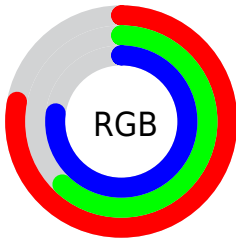

Distribution

Red (78%)

Green (62%)

Blue (77%)