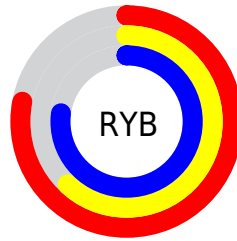

# Details

The CIELCh color  $70, 26.067, 326.916$  is a light color, and the websafe version is hex `CC99CC`. A complement of this color would be  $77, 26.039, 144.440$ , and the grayscale version is  $71, 0.009, 296.813$ .

A 20% lighter version of the original color is  $90, 25.899, 325.990$ , and  $50, 26.240, 327.306$  is the 20% darker color. If you saturate the color by 10%, you get  $65, 38.667, 327.475$ , and if you desaturate by 10%, it is  $75, 13.353, 326.345$ .

# Distribution

Red (78%)

Green (62%)

Blue (77%)

Red (78%)

Yellow (62%)

Blue (77%)

Cyan (0%)