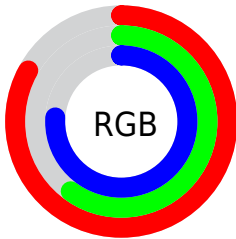

Distribution

- Red (83%)
- Green (60%)
- Blue (76%)