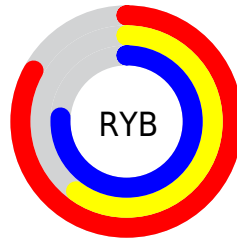

- Red (83%)
- Yellow (60%)
- Blue (76%)