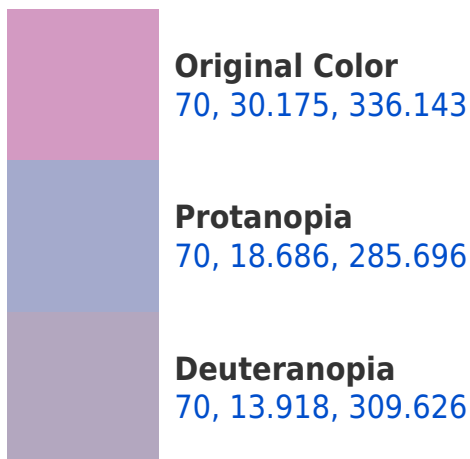

# Black Background

This preview shows how the CIELCh color 70, 30.175, 336.143 looks on a black background.

## Background

This preview shows how black text looks on a background with the CIELCh color 70, 30.175, 336.143.

This preview shows how white text looks on a background with the CIELCh color 70, 30.175, 336.143.

## Dichromacy

**Tritanopia**  
70, 20.406, 2.791

# Trichromacy

**Original Color**  
70, 30.175, 336.143

**Protanomaly**  
70, 20.750, 308.948

**Deuteranomaly**  
70, 19.625, 324.355

**Tritanomaly**  
70, 23.647, 349.820