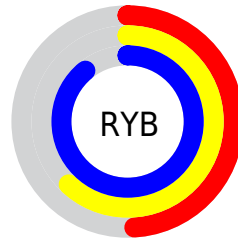

# Details

The CIELCh color **70, 30.975, 264.076** is a light color, and the websafe version is hex **6699CC**. A complement of this color would be **75, 35.094, 70.339**, and the grayscale version is **68, 0.008, 296.813**.

A 20% lighter version of the original color is **89, 19.960, 239.642**, and **50, 30.632, 263.479** is the 20% darker color. If you saturate the color by 10%, you get **66, 37.613, 266.906**, and if you desaturate by 10%, it is **74, 24.210, 261.688**.

# Distribution

Red (49%)

Green (69%)

Blue (89%)

Red (49%)

Yellow (62%)

Blue (89%)

Cyan (45%)