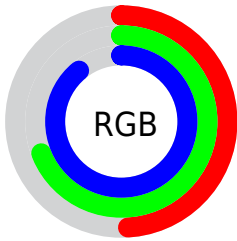

Distribution

Red (49%)

Green (69%)

Blue (89%)