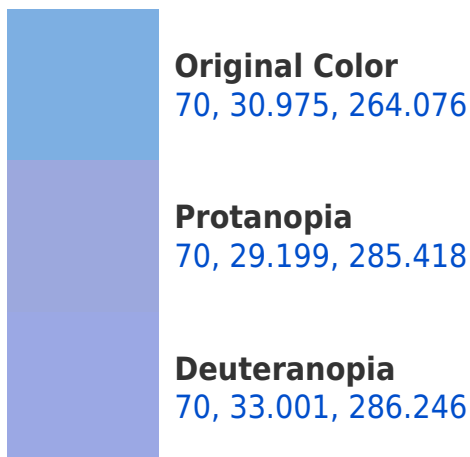

# Black Background

This preview shows how the CIELCh color 70, 30.975, 264.076 looks on a black background.

## Background

This preview shows how black text looks on a background with the CIELCh color 70, 30.975, 264.076.

This preview shows how white text looks on a background with the CIELCh color 70, 30.975, 264.076.

## Dichromacy

**Tritanopia**  
70, 21.734, 220.336

# Trichromacy

**Original Color**  
70, 30.975, 264.076

**Protanomaly**  
70, 29.317, 276.783

**Deuteranomaly**  
70, 31.454, 277.738

**Tritanomaly**  
70, 23.393, 239.604