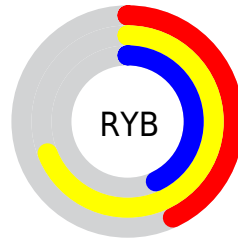

# Details

The CIELCh color **70, 35.325, 106.596** is a dark color, and the websafe version is hex **999966**. A complement of this color would be **49, 38.837, 295.072**, and the grayscale version is **69, 0.009, 296.813**.

A 20% lighter version of the original color is **90, 35.307, 106.626**, and **50, 35.413, 107.021** is the 20% darker color. If you saturate the color by 10%, you get **70, 44.126, 105.701**, and if you desaturate by 10%, it is **70, 26.179, 107.537**.

# Distribution

Red (69%)

Green (69%)

Blue (43%)

Red (43%)

Yellow (69%)

Blue (43%)

Cyan (0%)

Magenta (0%)

Yellow (38%)

Black (31%)

Cyan (31%)

Magenta (31%)

Yellow (57%)