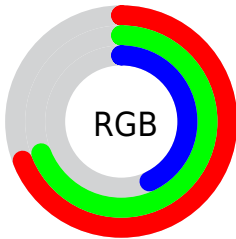

Distribution

Red (69%)

Green (69%)

Blue (43%)