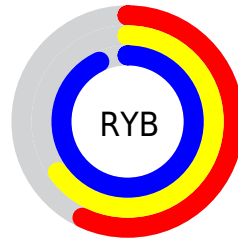

- Red (57%)
- Yellow (65%)
- Blue (93%)