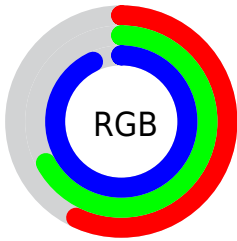

Distribution

- Red (57%)
- Green (67%)
- Blue (93%)