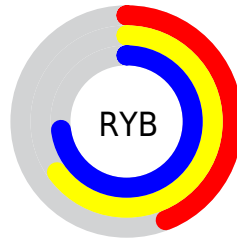

- Red (44%)
- Yellow (65%)
- Blue (73%)