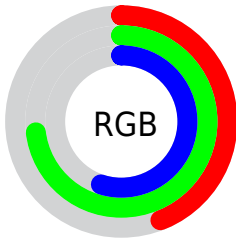

Distribution

- Red (44%)
- Green (73%)
- Blue (55%)