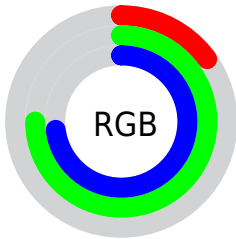

Distribution

- Red (15%)
- Green (75%)
- Blue (73%)