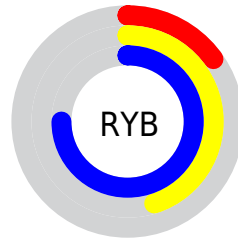

- Red (15%)
- Yellow (45%)
- Blue (75%)