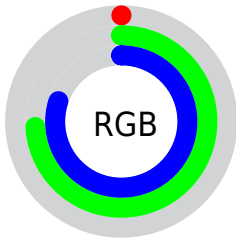

Distribution

- Red (0%)
- Green (74%)
- Blue (80%)