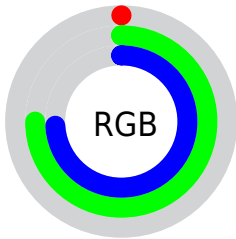

Distribution

- Red (0%)
- Green (75%)
- Blue (74%)