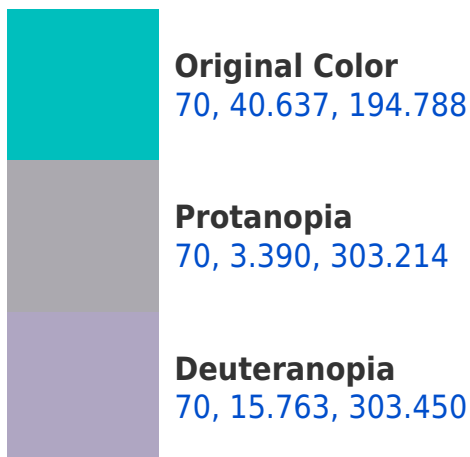

# Black Background

This preview shows how the CIELCh color 70, 40.794, 194.796 looks on a black background.

## **Background**

This preview shows how black text looks on a background with the CIELCh color 70, 40.794, 194.796.

This preview shows how white text looks on a background with the CIELCh color 70, 40.794, 194.796.

## Dichromacy

**Tritanopia**  
70, 36.769, 210.771

# Trichromacy

**Original Color**  
70, 40.637, 194.788

**Protanomaly**  
68, 22.302, 201.925

**Deuteranomaly**  
68, 22.023, 223.338

**Tritanomaly**  
70, 38.121, 204.135