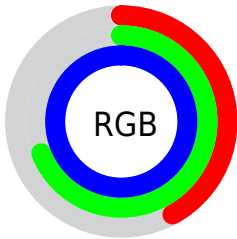

Distribution

- Red (42%)
- Green (69%)
- Blue (100%)