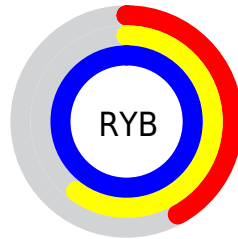

- Red (42%)
- Yellow (60%)
- Blue (100%)