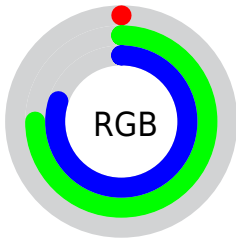

Distribution

- Red (0%)
- Green (75%)
- Blue (80%)