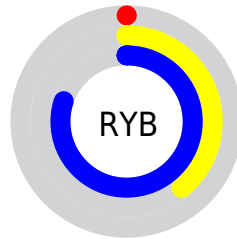

- Red (0%)
- Yellow (39%)
- Blue (80%)