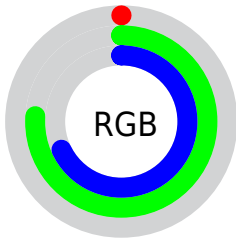

Distribution

- Red (0%)
- Green (76%)
- Blue (68%)