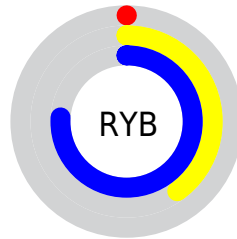

- Red (0%)
- Yellow (40%)
- Blue (76%)