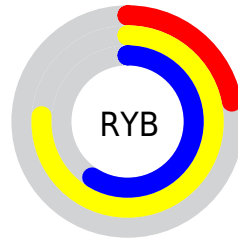

## Conversions Part 2

Format	Color
<a href="#">RYB</a>	<a href="#">55, 193, 151</a>
Decimal	<a href="#">6406455</a>
CIELab	<a href="#">70.00, -52.29, 57.64</a>
CIELCh	<a href="#">70, 77.825, 132.215</a>
Yxy	<a href="#">40.7494, 0.3254, 0.5402</a>
Android (android.graphics.Color)	<a href="#">4284596535 (0xFF61C137)</a>
YUV	<a href="#">148.5640, -46.1271, -45.2216</a>
Hunter-Lab	<a href="#">63.8353, -43.0813, 35.2723</a>

A 20% lighter version of the original color is **90, 77.643, 132.250**, and **50, 73.951, 134.089** is the 20% darker color. If you saturate the color by 10%, you get **69, 85.166, 132.190**, and if you desaturate by 10%, it is **71, 68.853, 132.526**.

# Distribution

Red (38%)

Green (76%)

Blue (22%)

Red (22%)

Yellow (76%)

Blue (59%)

Cyan (50%)