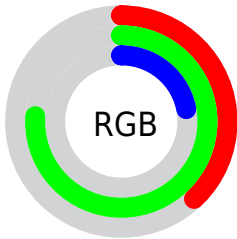

Distribution

Red (38%)

Green (76%)

Blue (22%)