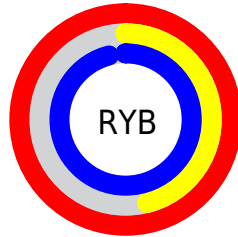

# Details

The CIELCh color **70, 78.995, 329.025** is a light color, and the websafe version is hex **FF66FF**. A complement of this color would be **90, 79.709, 141.393**, and the grayscale version is **71, 0.009, 296.813**.

A 20% lighter version of the original color is **81, 50.046, 326.153**, and **50, 79.064, 329.204** is the 20% darker color. If you saturate the color by 10%, you get **66, 90.522, 329.495**, and if you desaturate by 10%, it is **75, 65.671, 328.511**.

# Distribution

Red (100%)

Green (46%)

Blue (96%)

Red (100%)

Yellow (46%)

Blue (96%)

Cyan (0%)