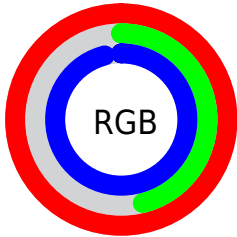

Distribution

Red (100%)

Green (46%)

Blue (96%)