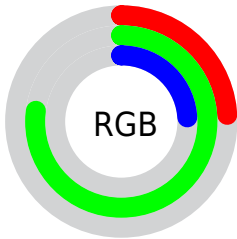

Distribution

Red (24%)

Green (77%)

Blue (24%)