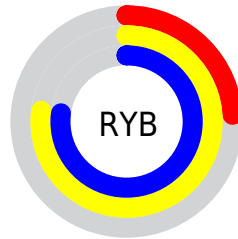

A 20% lighter version of the original color is **90, 82.601, 138.246**, and **51, 77.067, 136.016** is the 20% darker color. If you saturate the color by 10%, you get **70, 90.055, 137.245**, and if you desaturate by 10%, it is **71, 72.914, 139.387**.

# Distribution

Red (24%)

Green (77%)

Blue (24%)

Red (24%)

Yellow (77%)

Blue (77%)

Cyan (69%)