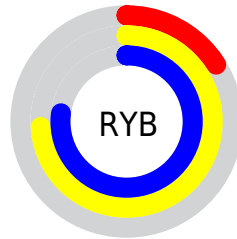

- Red (16%)
- Yellow (74%)
- Blue (77%)