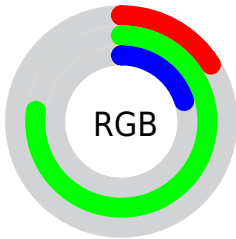

Distribution

- Red (16%)
- Green (77%)
- Blue (20%)