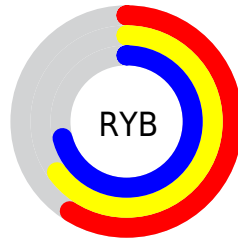

# Details

The CIELCh color **70, 9.265, 223.354** is a light color, and the websafe version is hex **999999**. A complement of this color would be **67, 10.308, 41.984**, and the grayscale version is **69, 0.009, 296.813**.

A 20% lighter version of the original color is **90, 9.204, 222.289**, and **50, 9.172, 221.216** is the 20% darker color. If you saturate the color by 10%, you get **68, 14.270, 224.037**, and if you desaturate by 10%, it is **72, 3.918, 222.899**.

# Distribution

Red (59%)

Green (69%)

Blue (71%)

Red (59%)

Yellow (65%)

Blue (71%)

Cyan (17%)