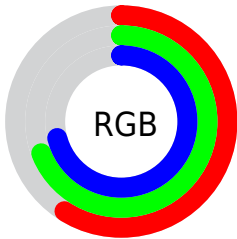

Distribution

Red (59%)

Green (69%)

Blue (71%)