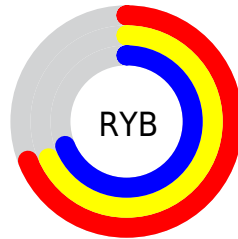

## Conversions Part 2

Format	Color
<a href="#">RYB</a>	<a href="#">175, 173, 175</a>
Decimal	<a href="#">11513263</a>
CIELab	<a href="#">71.00, 1.09, -0.78</a>
CIELCh	<a href="#">71, 1.339, 324.330</a>
Yxy	<a href="#">42.1875, 0.3128, 0.3263</a>
Android (android.graphics.Color)	<a href="#">4289703343 (0xFFAFADAF)</a>
YUV	<a href="#">173.8260, 0.5788, 1.0296</a>
Hunter-Lab	<a href="#">64.9519, -2.5074, 2.8773</a>

# Details

The CIELCh color **71, 1.339, 324.330** is a light color, and the websafe version is hex **999999**. A complement of this color would be **71, 1.321, 144.557**, and the grayscale version is **71, 0.009, 296.813**.

A 20% lighter version of the original color is **91, 1.274, 324.265**, and **51, 1.426, 324.401** is the 20% darker color. If you saturate the color by 10%, you get **66, 13.090, 325.026**, and if you desaturate by 10%, it is **76, 10.213, 143.996**.

# Distribution

- Red (69%)
- Green (68%)
- Blue (69%)

- Red (69%)
- Yellow (68%)
- Blue (69%)

- Cyan (0%)
- Magenta (1%)
- Yellow (0%)
- Black (31%)

- Cyan (31%)
- Magenta (32%)
- Yellow (31%)