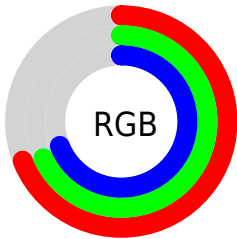

Distribution

- Red (69%)
- Green (68%)
- Blue (69%)