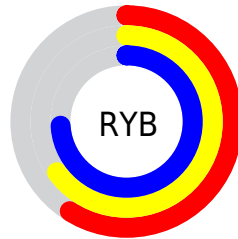

- Red (59%)
- Yellow (65%)
- Blue (74%)