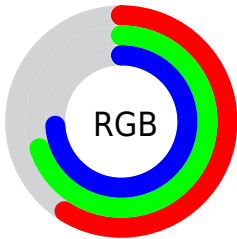

Distribution

- Red (59%)
- Green (70%)
- Blue (74%)