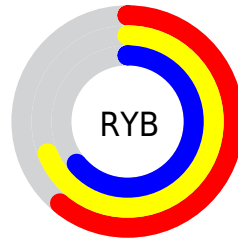

# Details

The CIELCh color **71, 11.733, 122.418** is a light color, and the websafe version is hex **999999**. A complement of this color would be **65, 11.993, 303.717**, and the grayscale version is **70, 0.009, 296.813**.

A 20% lighter version of the original color is **91, 12.237, 123.068**, and **51, 11.293, 121.576** is the 20% darker color. If you saturate the color by 10%, you get **70, 21.574, 121.868**, and if you desaturate by 10%, it is **72, 1.854, 122.984**.

# Distribution

Red (67%)

Green (69%)

Blue (61%)

Red (61%)

Yellow (69%)

Blue (64%)

Cyan (4%)