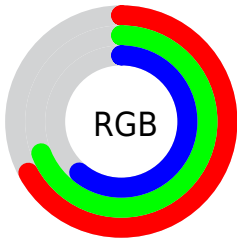

Distribution

Red (67%)

Green (69%)

Blue (61%)