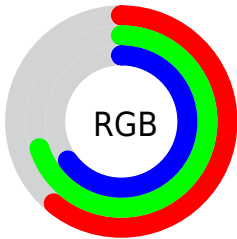

Distribution

Red (61%)

Green (70%)

Blue (65%)