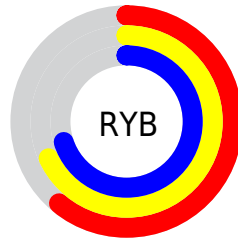

# Details

The CIELCh color **71, 11.582, 157.272** is a light color, and the websafe version is hex **99CCCC**. A complement of this color would be **67, 11.696, 339.159**, and the grayscale version is **70, 0.009, 296.813**.

A 20% lighter version of the original color is **91, 11.616, 156.746**, and **51, 11.371, 156.522** is the 20% darker color. If you saturate the color by 10%, you get **70, 20.618, 156.378**, and if you desaturate by 10%, it is **73, 2.543, 158.153**.

# Distribution

Red (61%)

Green (70%)

Blue (65%)

Red (61%)

Yellow (68%)

Blue (70%)

Cyan (13%)