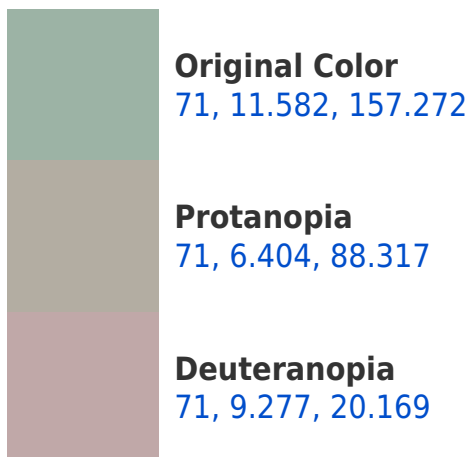

# Black Background

This preview shows how the CIELCh color 71, 11.582, 157.272 looks on a black background.

## Background

This preview shows how black text looks on a background with the CIELCh color 71, 11.582, 157.272.

This preview shows how white text looks on a background with the CIELCh color 71, 11.582, 157.272.

## Dichromacy

**Tritanopia**  
71, 9.391, 253.848

# Trichromacy

**Original Color**  
71, 11.582, 157.272

**Protanomaly**  
71, 6.716, 122.694

**Deuteranomaly**  
71, 3.803, 65.092

**Tritanomaly**  
71, 6.813, 217.722