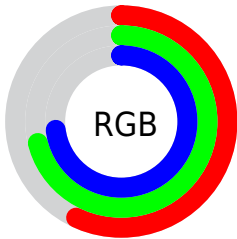

Distribution

Red (57%)

Green (71%)

Blue (73%)