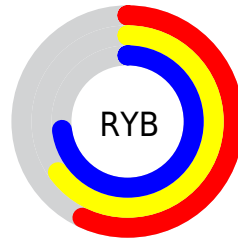

## Conversions Part 2

<b>Format</b>	<b>Color</b>
<b>R<sub>YB</sub></b>	146, 165, 187
Decimal	9614523
CIE <sub>Lab</sub>	71.00, -9.90, -7.37
CIE <sub>LCh</sub>	71, 12.340, 216.676
Yxy	42.1875, 0.2798, 0.3190
Android (android.graphics.Color)	4287804603 (0xFF92B4BB)
YUV	170.6320, 8.0694, -21.6023
Hunter-Lab	64.9519, -11.9658, -2.9543

# Details

The CIELCh color **71, 12.340, 216.676** is a light color, and the websafe version is hex **99CCCC**. A complement of this color would be **66, 14.300, 36.136**, and the grayscale version is **70, 0.009, 296.813**.

A 20% lighter version of the original color is **91, 12.230, 216.045**, and **51, 12.455, 217.533** is the 20% darker color. If you saturate the color by 10%, you get **69, 17.329, 217.134**, and if you desaturate by 10%, it is **73, 6.922, 216.396**.

# Distribution

Red (57%)

Green (71%)

Blue (73%)

Red (57%)

Yellow (65%)

Blue (73%)

Cyan (22%)