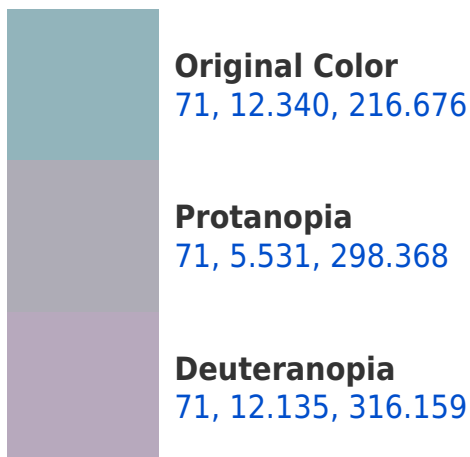

## White Background

This preview shows how the CIELCh color 71, 12.340, 216.676 looks on a white background.

## **Background**

This preview shows how black text looks on a background with the CIELCh color 71, 12.340, 216.676.

This preview shows how white text looks on a background with the CIELCh color 71, 12.340, 216.676.

## Dichromacy

**Tritanopia**  
71, 13.183, 234.321

# Trichromacy

**Original Color**  
71, 12.340, 216.676

**Protanomaly**  
71, 6.253, 251.214

**Deuteranomaly**  
71, 8.296, 280.995

**Tritanomaly**  
71, 12.668, 229.975