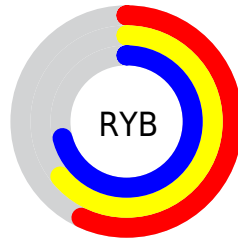

- Red (57%)
- Yellow (64%)
- Blue (71%)