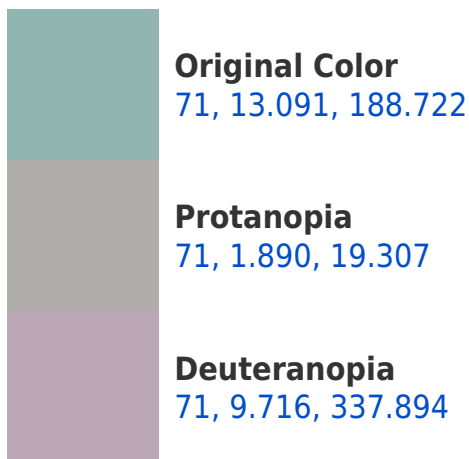

## White Background

This preview shows how the CIELCh color 71, 13.091, 188.722 looks on a white background.

## Background

This preview shows how black text looks on a background with the CIELCh color 71, 13.091, 188.722.

This preview shows how white text looks on a background with the CIELCh color 71, 13.091, 188.722.

## Dichromacy

**Tritanopia**  
71, 12.969, 238.153

# Trichromacy

**Original Color**  
71, 13.091, 188.722

**Protanomaly**  
71, 3.753, 190.844

**Deuteranomaly**  
71, 3.298, 284.089

**Tritanomaly**  
71, 11.871, 220.314