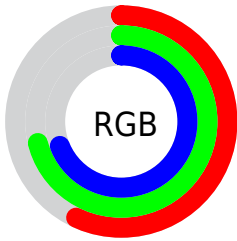

Distribution

- Red (57%)
- Green (71%)
- Blue (69%)