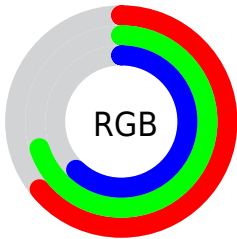

Distribution

- Red (64%)
- Green (70%)
- Blue (62%)