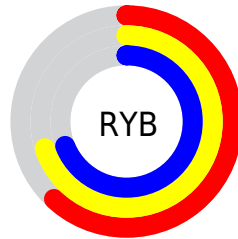

- Red (62%)
- Yellow (70%)
- Blue (69%)