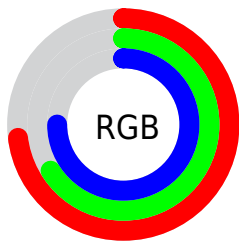

Distribution

Red (73%)

Green (66%)

Blue (75%)