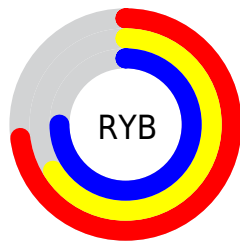

Red (73%)

Yellow (66%)

Blue (75%)