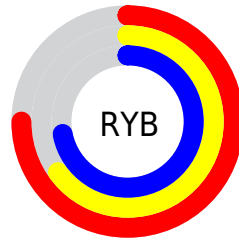

A 20% lighter version of the original color is  $91, 13.424, 336.410$ , and  $51, 13.071, 335.569$  is the 20% darker color. If you saturate the color by 10%, you get  $66, 23.435, 336.755$ , and if you desaturate by 10%, it is  $76, 3.046, 335.203$ .

# Distribution

Red (75%)

Green (65%)

Blue (72%)

Red (75%)

Yellow (65%)

Blue (72%)

Cyan (0%)