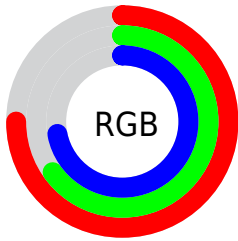

Distribution

Red (75%)

Green (65%)

Blue (72%)