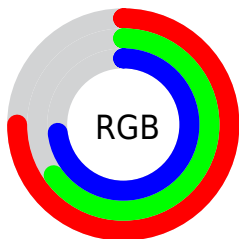

Distribution

- Red (75%)
- Green (65%)
- Blue (73%)