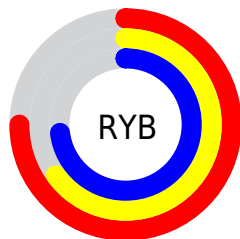

- Red (75%)
- Yellow (65%)
- Blue (73%)