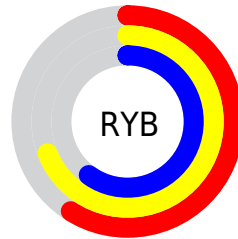

# Details

The CIELCh color **71, 14.122, 111.970** is a light color, and the websafe version is hex **CCCC99**. A complement of this color would be **63, 14.599, 294.576**, and the grayscale version is **71, 0.009, 296.813**.

A 20% lighter version of the original color is **91, 14.448, 111.953**, and **51, 14.491, 113.372** is the 20% darker color. If you saturate the color by 10%, you get **71, 23.583, 111.133**, and if you desaturate by 10%, it is **72, 4.573, 112.808**.

# Distribution

Red (68%)

Green (69%)

Blue (59%)

Red (59%)

Yellow (69%)

Blue (60%)

Cyan (1%)