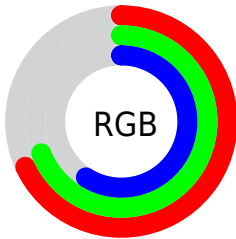

Distribution

Red (68%)

Green (69%)

Blue (59%)