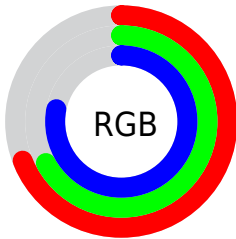

Distribution

- Red (69%)
- Green (67%)
- Blue (78%)