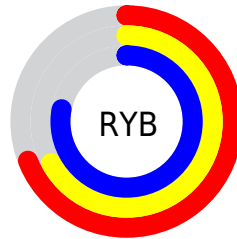

- Red (69%)
- Yellow (67%)
- Blue (78%)