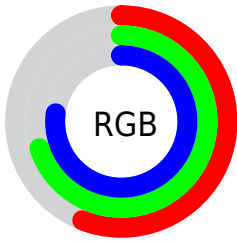

Distribution

- Red (56%)
- Green (70%)
- Blue (77%)