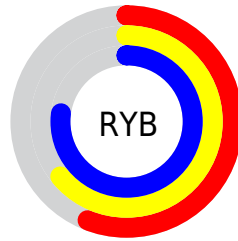

- Red (56%)
- Yellow (64%)
- Blue (77%)