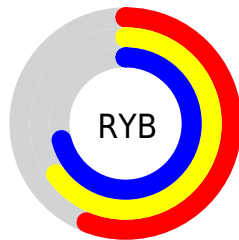

- Red (56%)
- Yellow (65%)
- Blue (71%)