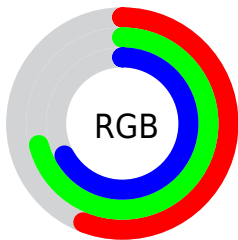

Distribution

- Red (56%)
- Green (71%)
- Blue (67%)