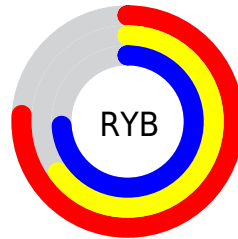

A 20% lighter version of the original color is `91, 16.160, 330.275`, and `51, 16.159, 328.899` is the 20% darker color. If you saturate the color by 10%, you get `66, 27.646, 330.219`, and if you desaturate by 10%, it is `76, 4.567, 328.956`.

# Distribution

Red (76%)

Green (65%)

Blue (74%)

Red (76%)

Yellow (65%)

Blue (74%)

Cyan (0%)