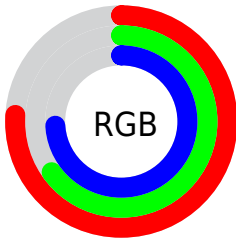

Distribution

Red (76%)

Green (65%)

Blue (74%)