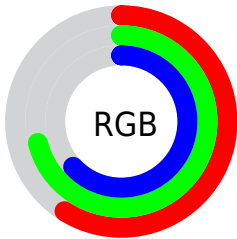

Distribution

Red (59%)

Green (71%)

Blue (63%)