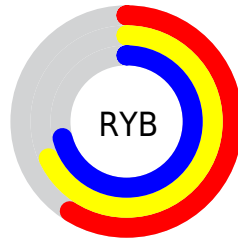

# Details

The CIELCh color **71, 16.418, 153.956** is a light color, and the websafe version is hex **99CCCC**. A complement of this color would be **65, 16.557, 336.401**, and the grayscale version is **69, 0.009, 296.813**.

A 20% lighter version of the original color is **91, 16.471, 154.645**, and **51, 16.096, 154.448** is the 20% darker color. If you saturate the color by 10%, you get **70, 26.008, 153.058**, and if you desaturate by 10%, it is **73, 6.797, 154.762**.

# Distribution

Red (59%)

Green (71%)

Blue (63%)

Red (59%)

Yellow (68%)

Blue (71%)

Cyan (17%)