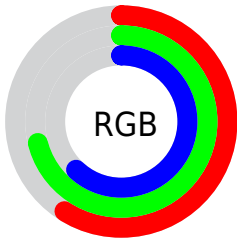

Distribution

Red (59%)

Green (71%)

Blue (62%)