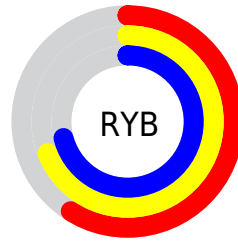

# Details

The CIELCh color **71, 17.228, 151.447** is a light color, and the websafe version is hex **99CCCC**. A complement of this color would be **66, 17.325, 333.752**, and the grayscale version is **69, 0.009, 296.813**.

A 20% lighter version of the original color is **91, 17.232, 152.234**, and **51, 16.958, 151.705** is the 20% darker color. If you saturate the color by 10%, you get **70, 27.319, 150.583**, and if you desaturate by 10%, it is **73, 7.120, 152.215**.

# Distribution

Red (59%)

Green (71%)

Blue (62%)

Red (59%)

Yellow (69%)

Blue (71%)

Cyan (17%)