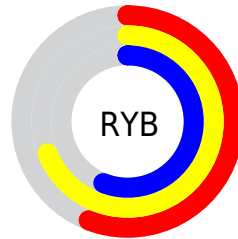

# Details

The CIELCh color **71, 18.401, 108.335** is a light color, and the websafe version is hex **CCCC99**. A complement of this color would be **60, 19.229, 292.320**, and the grayscale version is **70, 0.009, 296.813**.

A 20% lighter version of the original color is **91, 18.524, 108.672**, and **51, 18.421, 109.140** is the 20% darker color. If you saturate the color by 10%, you get **71, 27.778, 107.386**, and if you desaturate by 10%, it is **71, 8.904, 109.294**.

# Distribution

Red (69%)

Green (69%)

Blue (56%)

Red (56%)

Yellow (69%)

Blue (56%)

Cyan (0%)

Magenta (0%)

Yellow (19%)

Black (31%)

Cyan (31%)

Magenta (31%)

Yellow (44%)