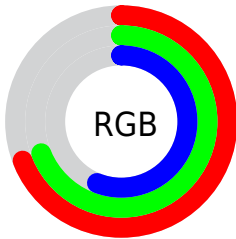

Distribution

Red (69%)

Green (69%)

Blue (56%)