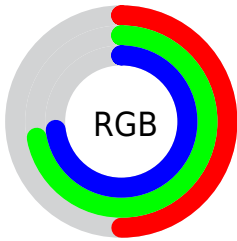

Distribution

- Red (50%)
- Green (72%)
- Blue (73%)