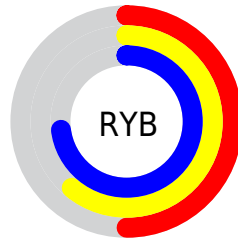

- Red (50%)
- Yellow (61%)
- Blue (73%)