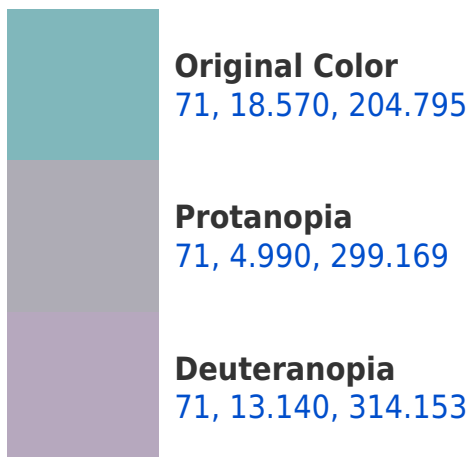

# Black Background

This preview shows how the CIELCh color 71, 18.570, 204.795 looks on a black background.

## Background

This preview shows how black text looks on a background with the CIELCh color 71, 18.570, 204.795.

This preview shows how white text looks on a background with the CIELCh color 71, 18.570, 204.795.

## Dichromacy

**Tritanopia**  
71, 18.503, 222.786

# Trichromacy

**Original Color**  
71, 18.570, 204.795

**Protanomaly**  
71, 7.727, 228.746

**Deuteranomaly**  
71, 9.150, 263.186

**Tritanomaly**  
71, 18.368, 217.367