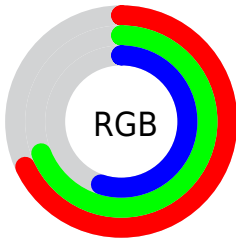

Distribution

Red (68%)

Green (69%)

Blue (55%)