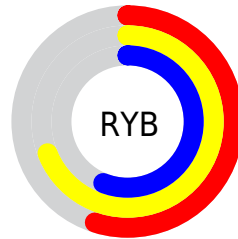

# Details

The CIELCh color **71, 20.037, 111.628** is a light color, and the websafe version is hex **CCCC99**. A complement of this color would be **60, 21.013, 295.390**, and the grayscale version is **70, 0.009, 296.813**.

A 20% lighter version of the original color is **91, 20.087, 111.778**, and **51, 19.599, 111.460** is the 20% darker color. If you saturate the color by 10%, you get **71, 29.442, 110.799**, and if you desaturate by 10%, it is **71, 10.497, 112.468**.

# Distribution

Red (68%)

Green (69%)

Blue (55%)

Red (55%)

Yellow (69%)

Blue (56%)

Cyan (2%)