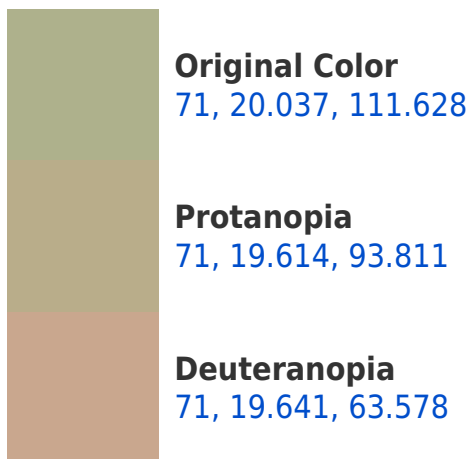

Color Blindness Simulation

Color vision deficiency is a very complex topic, and I could not describe the different causes any better than Wikipedia does, so if you want to learn more, you should check out their [article about color blindness](#).

Dichromacy