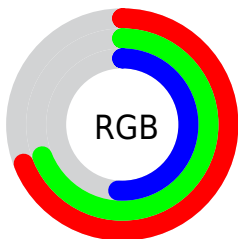

Distribution

Red (69%)

Green (69%)

Blue (51%)