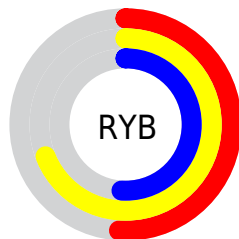

# Details

The CIELCh color **71, 24.790, 107.696** is a light color, and the websafe version is hex **999966**. A complement of this color would be **56, 26.352, 293.235**, and the grayscale version is **70, 0.009, 296.813**.

A 20% lighter version of the original color is **91, 25.141, 108.134**, and **51, 25.129, 107.939** is the 20% darker color. If you saturate the color by 10%, you get **71, 34.058, 106.757**, and if you desaturate by 10%, it is **71, 15.339, 108.656**.

# Distribution

Red (69%)

Green (69%)

Blue (51%)

Red (51%)

Yellow (69%)

Blue (51%)

Cyan (0%)