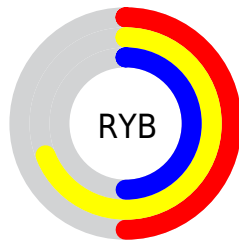

# Details

The CIELCh color **71, 26.407, 106.628** is a light color, and the websafe version is hex **999966**. A complement of this color would be **55, 28.159, 292.780**, and the grayscale version is **70, 0.009, 296.813**.

A 20% lighter version of the original color is **91, 26.686, 107.173**, and **51, 26.813, 106.682** is the 20% darker color. If you saturate the color by 10%, you get **71, 35.510, 105.670**, and if you desaturate by 10%, it is **71, 17.113, 107.607**.

# Distribution

Red (69%)

Green (69%)

Blue (50%)

Red (50%)

Yellow (69%)

Blue (50%)

Cyan (0%)