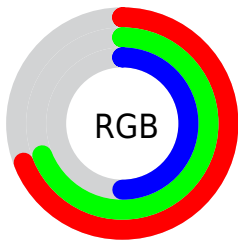

Distribution

Red (69%)

Green (69%)

Blue (50%)