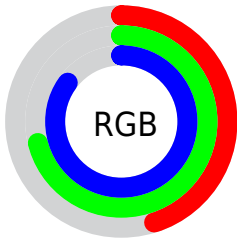

Distribution

- Red (45%)
- Green (71%)
- Blue (85%)