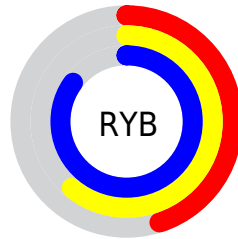

- Red (45%)
- Yellow (61%)
- Blue (85%)