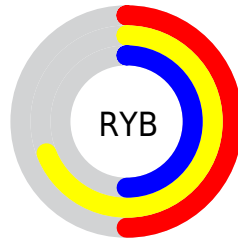

- Red (50%)
- Yellow (69%)
- Blue (50%)