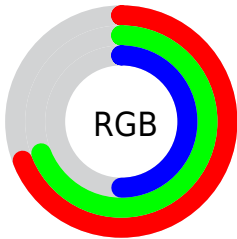

Distribution

- Red (69%)
- Green (69%)
- Blue (50%)