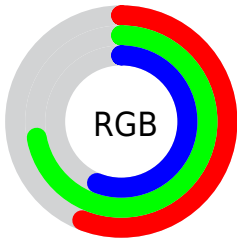

Distribution

Red (56%)

Green (72%)

Blue (56%)