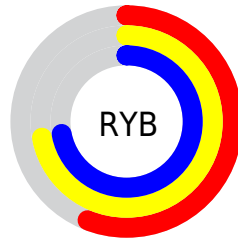

## Conversions Part 2

Format	Color
<a href="#">RYB</a>	<a href="#">143, 183, 184</a>
Decimal	<a href="#">9418896</a>
CIELab	<a href="#">71.00, -21.65, 15.93</a>
CIElCh	<a href="#">71, 26.877, 143.649</a>
Yxy	<a href="#">42.1875, 0.3091, 0.3887</a>
Android (android.graphics.Color)	<a href="#">4287608976 (0xFF8FB890)</a>
YUV	<a href="#">167.1810, -11.4282, -21.2067</a>
Hunter-Lab	<a href="#">64.9519, -21.4720, 15.5267</a>

# Details

The CIELCh color **71, 26.877, 143.649** is a light color, and the websafe version is hex **99CC99**. A complement of this color would be **64, 26.897, 326.308**, and the grayscale version is **69, 0.009, 296.813**.

A 20% lighter version of the original color is **91, 26.817, 143.927**, and **51, 27.174, 143.136** is the 20% darker color. If you saturate the color by 10%, you get **70, 38.884, 142.809**, and if you desaturate by 10%, it is **73, 14.761, 144.375**.

# Distribution

Red (56%)

Green (72%)

Blue (56%)

Red (56%)

Yellow (72%)

Blue (72%)

Cyan (22%)