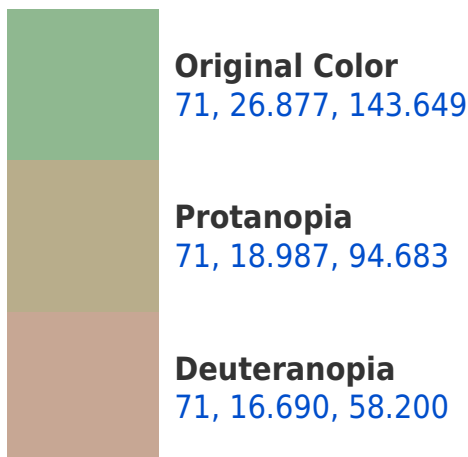

# Black Background

This preview shows how the CIELCh color 71, 26.877, 143.649 looks on a black background.

## **Background**

This preview shows how black text looks on a background with the CIELCh color 71, 26.877, 143.649.

This preview shows how white text looks on a background with the CIELCh color 71, 26.877, 143.649.

## Dichromacy

**Tritanopia**  
71, 11.904, 238.978

# Trichromacy

**Original Color**  
71, 26.877, 143.649

**Protanomaly**  
71, 19.750, 117.529

**Deuteranomaly**  
71, 14.324, 99.130

**Tritanomaly**  
71, 11.920, 185.171