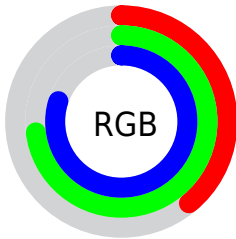

Distribution

- Red (39%)
- Green (73%)
- Blue (80%)