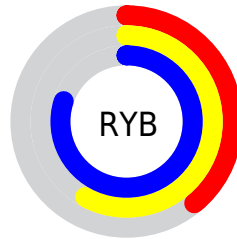

- Red (39%)
- Yellow (58%)
- Blue (80%)