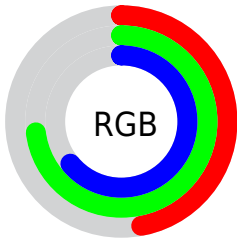

Distribution

- Red (47%)
- Green (73%)
- Blue (64%)