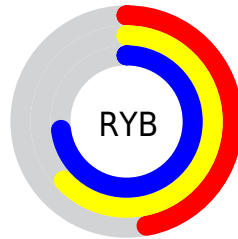

- Red (47%)
- Yellow (63%)
- Blue (73%)