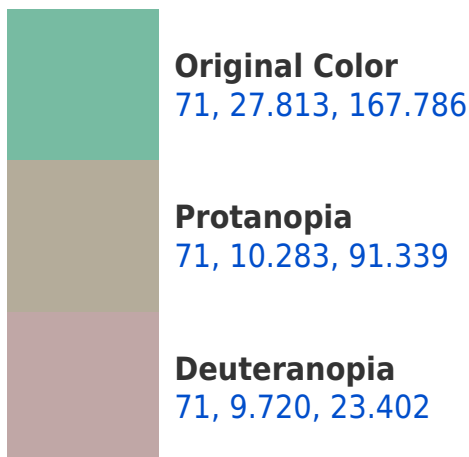

# Black Background

This preview shows how the CIELCh color 71, 27.813, 167.786 looks on a black background.

## Background

This preview shows how black text looks on a background with the CIELCh color 71, 27.813, 167.786.

This preview shows how white text looks on a background with the CIELCh color 71, 27.813, 167.786.

## Dichromacy

**Tritanopia**  
71, 19.448, 223.259

# Trichromacy

**Original Color**  
71, 27.813, 167.786

**Protanomaly**  
71, 13.814, 142.525

**Deuteranomaly**  
70, 5.798, 141.185

**Tritanomaly**  
71, 20.194, 197.826