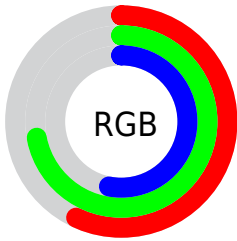

Distribution

- Red (57%)
- Green (72%)
- Blue (53%)