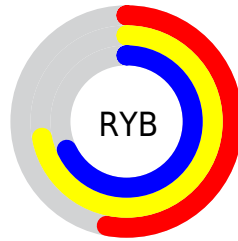

- Red (53%)
- Yellow (72%)
- Blue (68%)